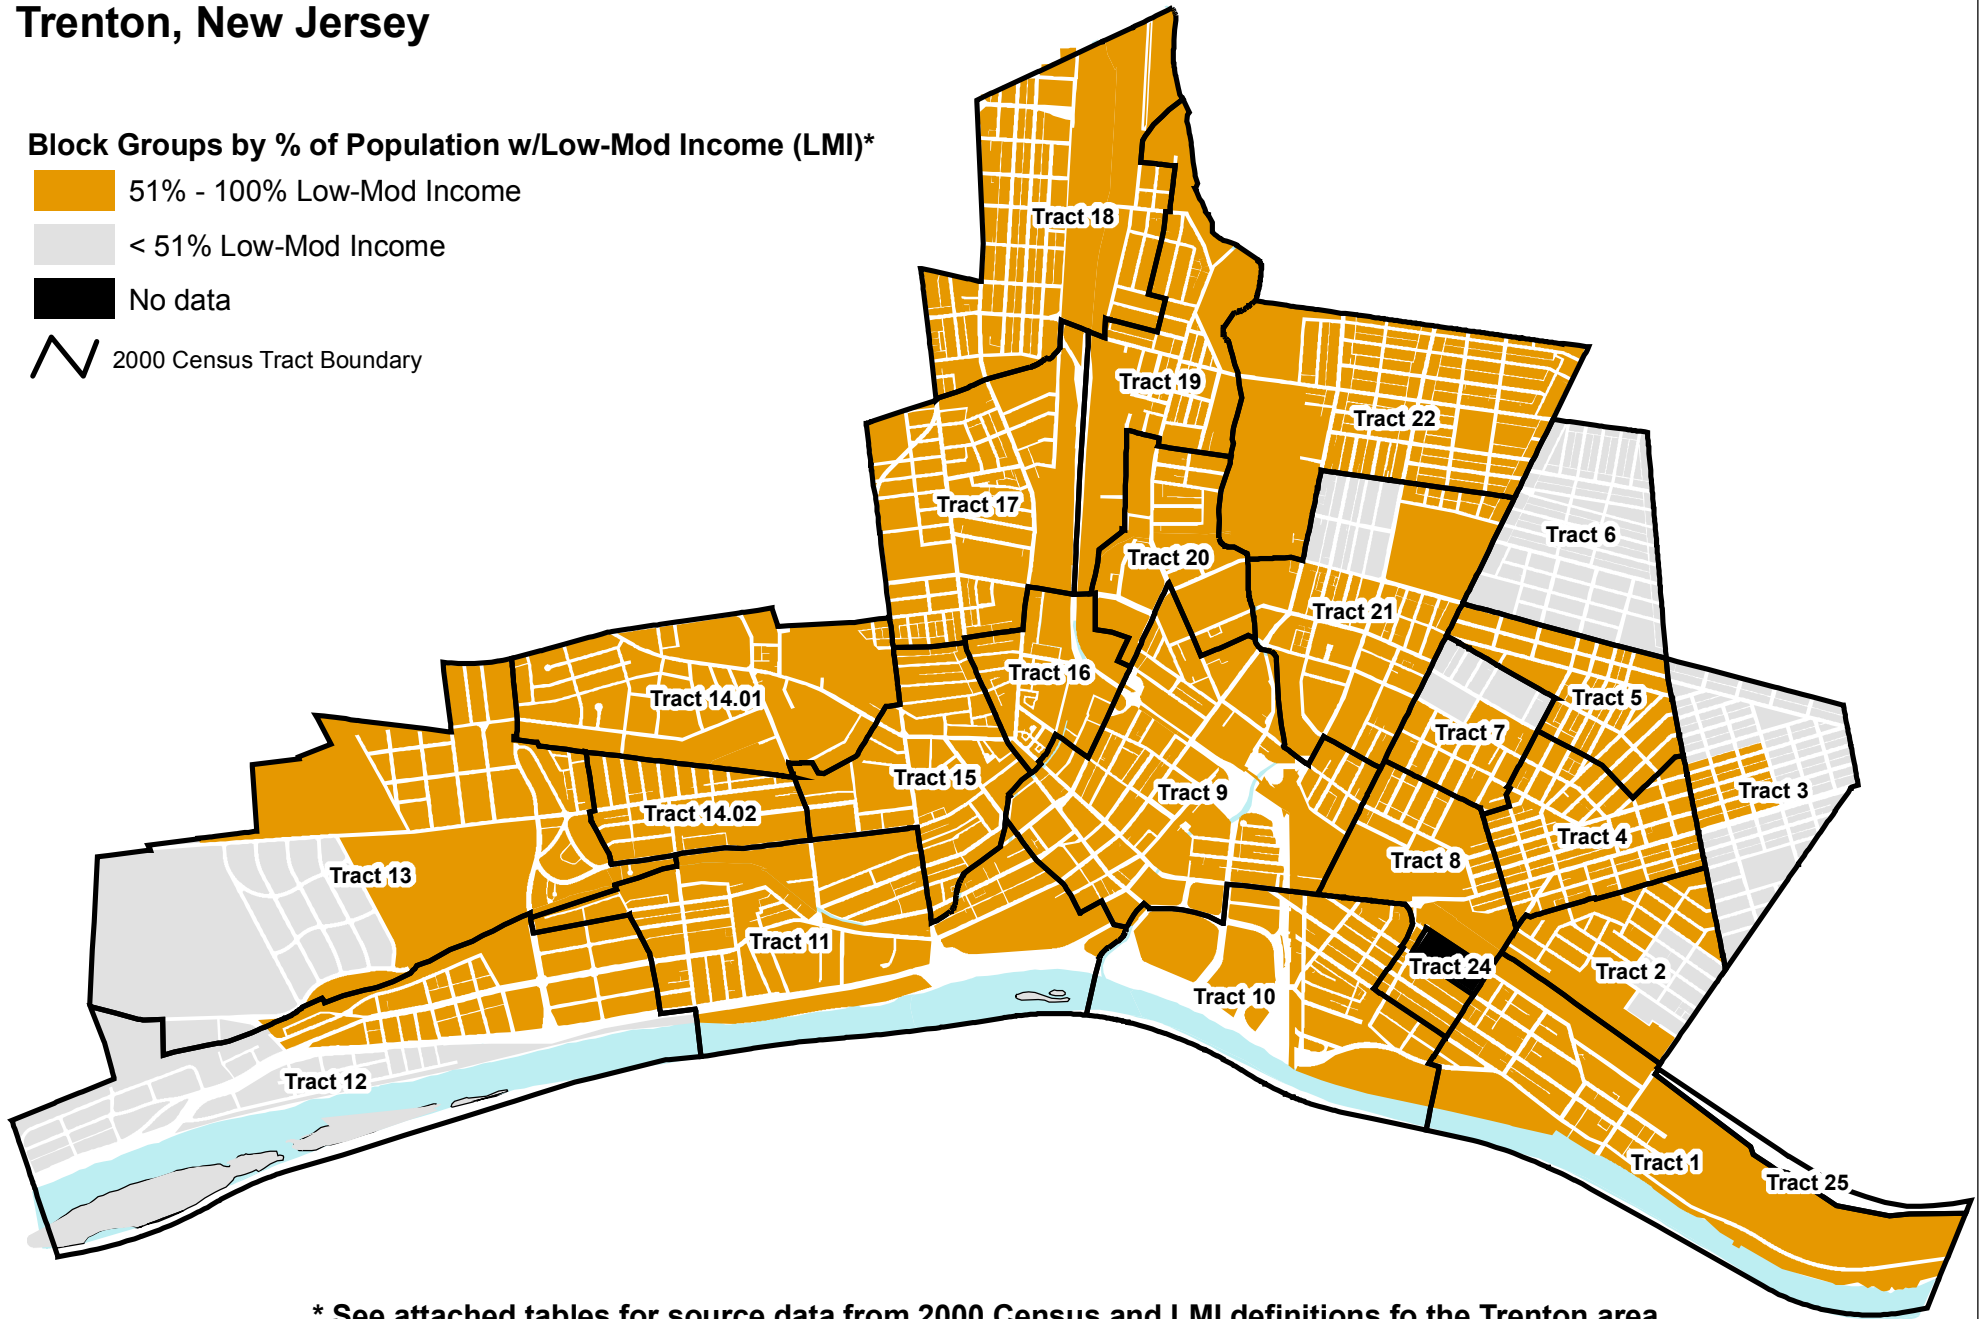

Low & Moderate Income Areas Trenton, New Jersey

Block Groups by % of Population w/Low-Mod Income (LMI)*

 51% - 100% Low-Mod Income

 < 51% Low-Mod Income

 No data

 2000 Census Tract Boundary

* See attached tables for source data from 2000 Census and LMI definitions for the Trenton area.