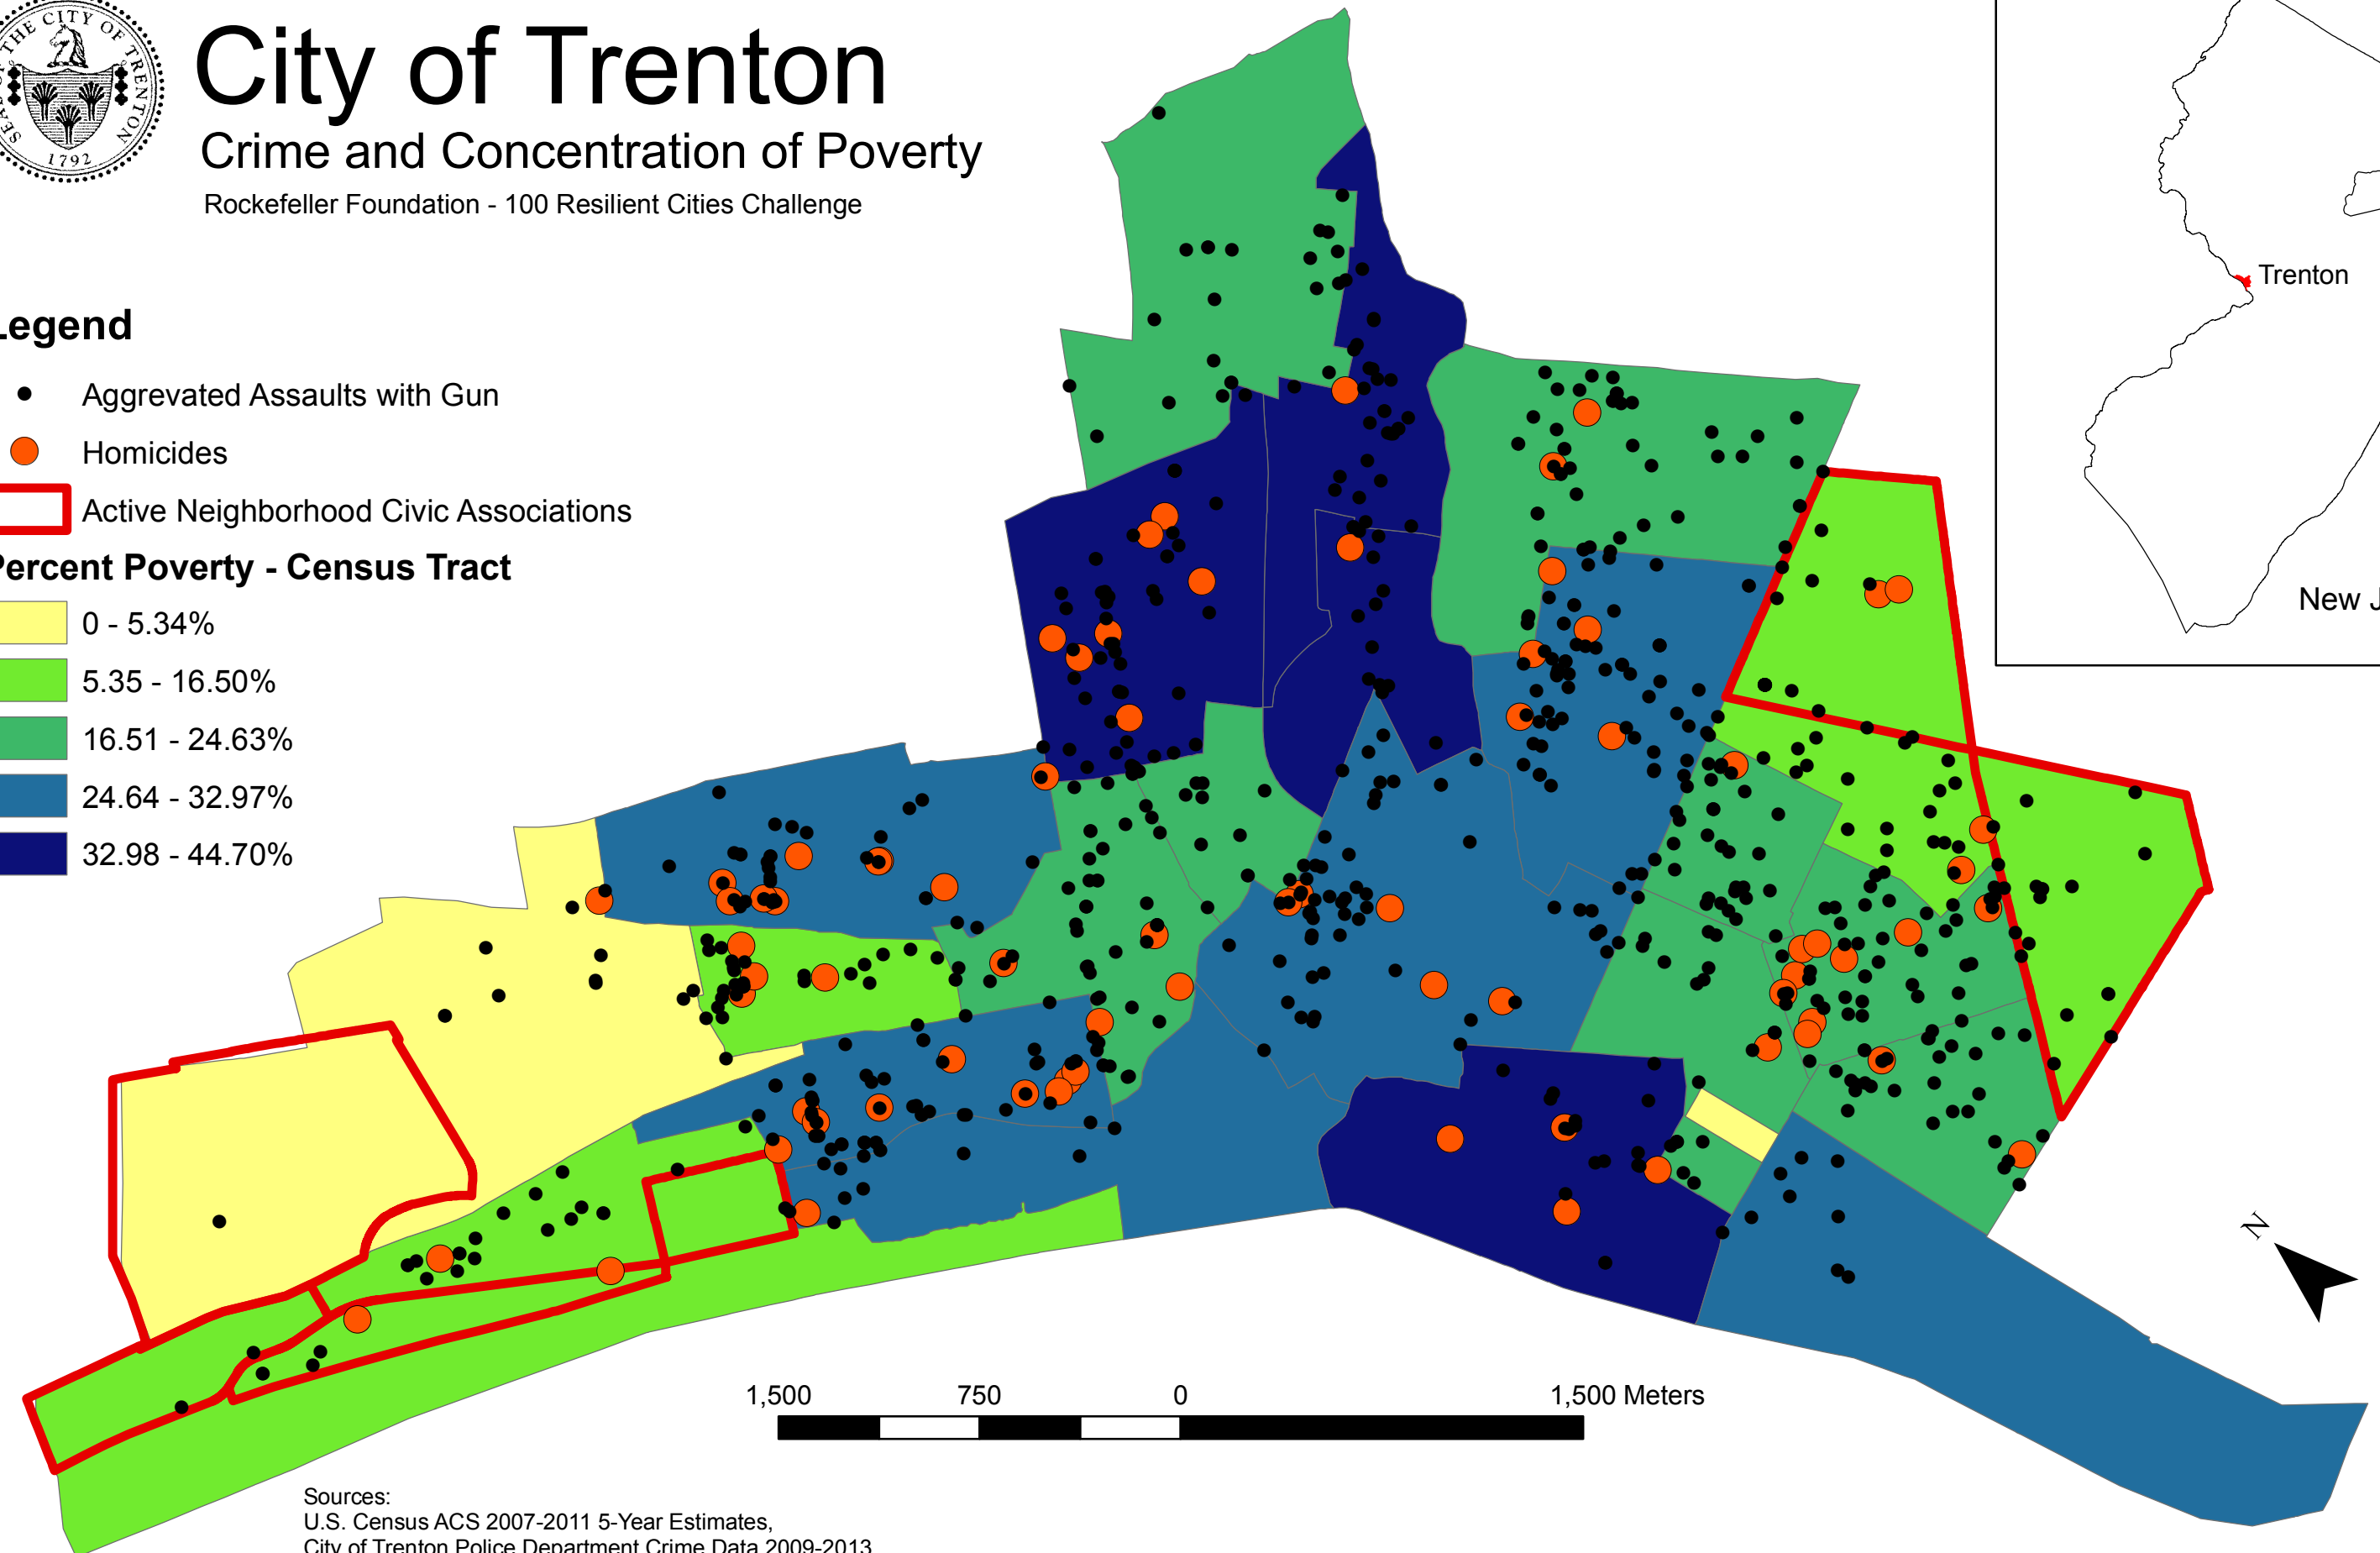

City of Trenton

Crime and Concentration of Poverty

Rockefeller Foundation - 100 Resilient Cities Challenge

Legend

● Aggravated Assaults with Gun

● Homicides

▭ Active Neighborhood Civic Associations

Percent Poverty - Census Tract

0 - 5.34%

5.35 - 16.50%

16.51 - 24.63%

24.64 - 32.97%

32.98 - 44.70%

Sources:
U.S. Census ACS 2007-2011 5-Year Estimates,
City of Trenton Police Department Crime Data 2009-2013