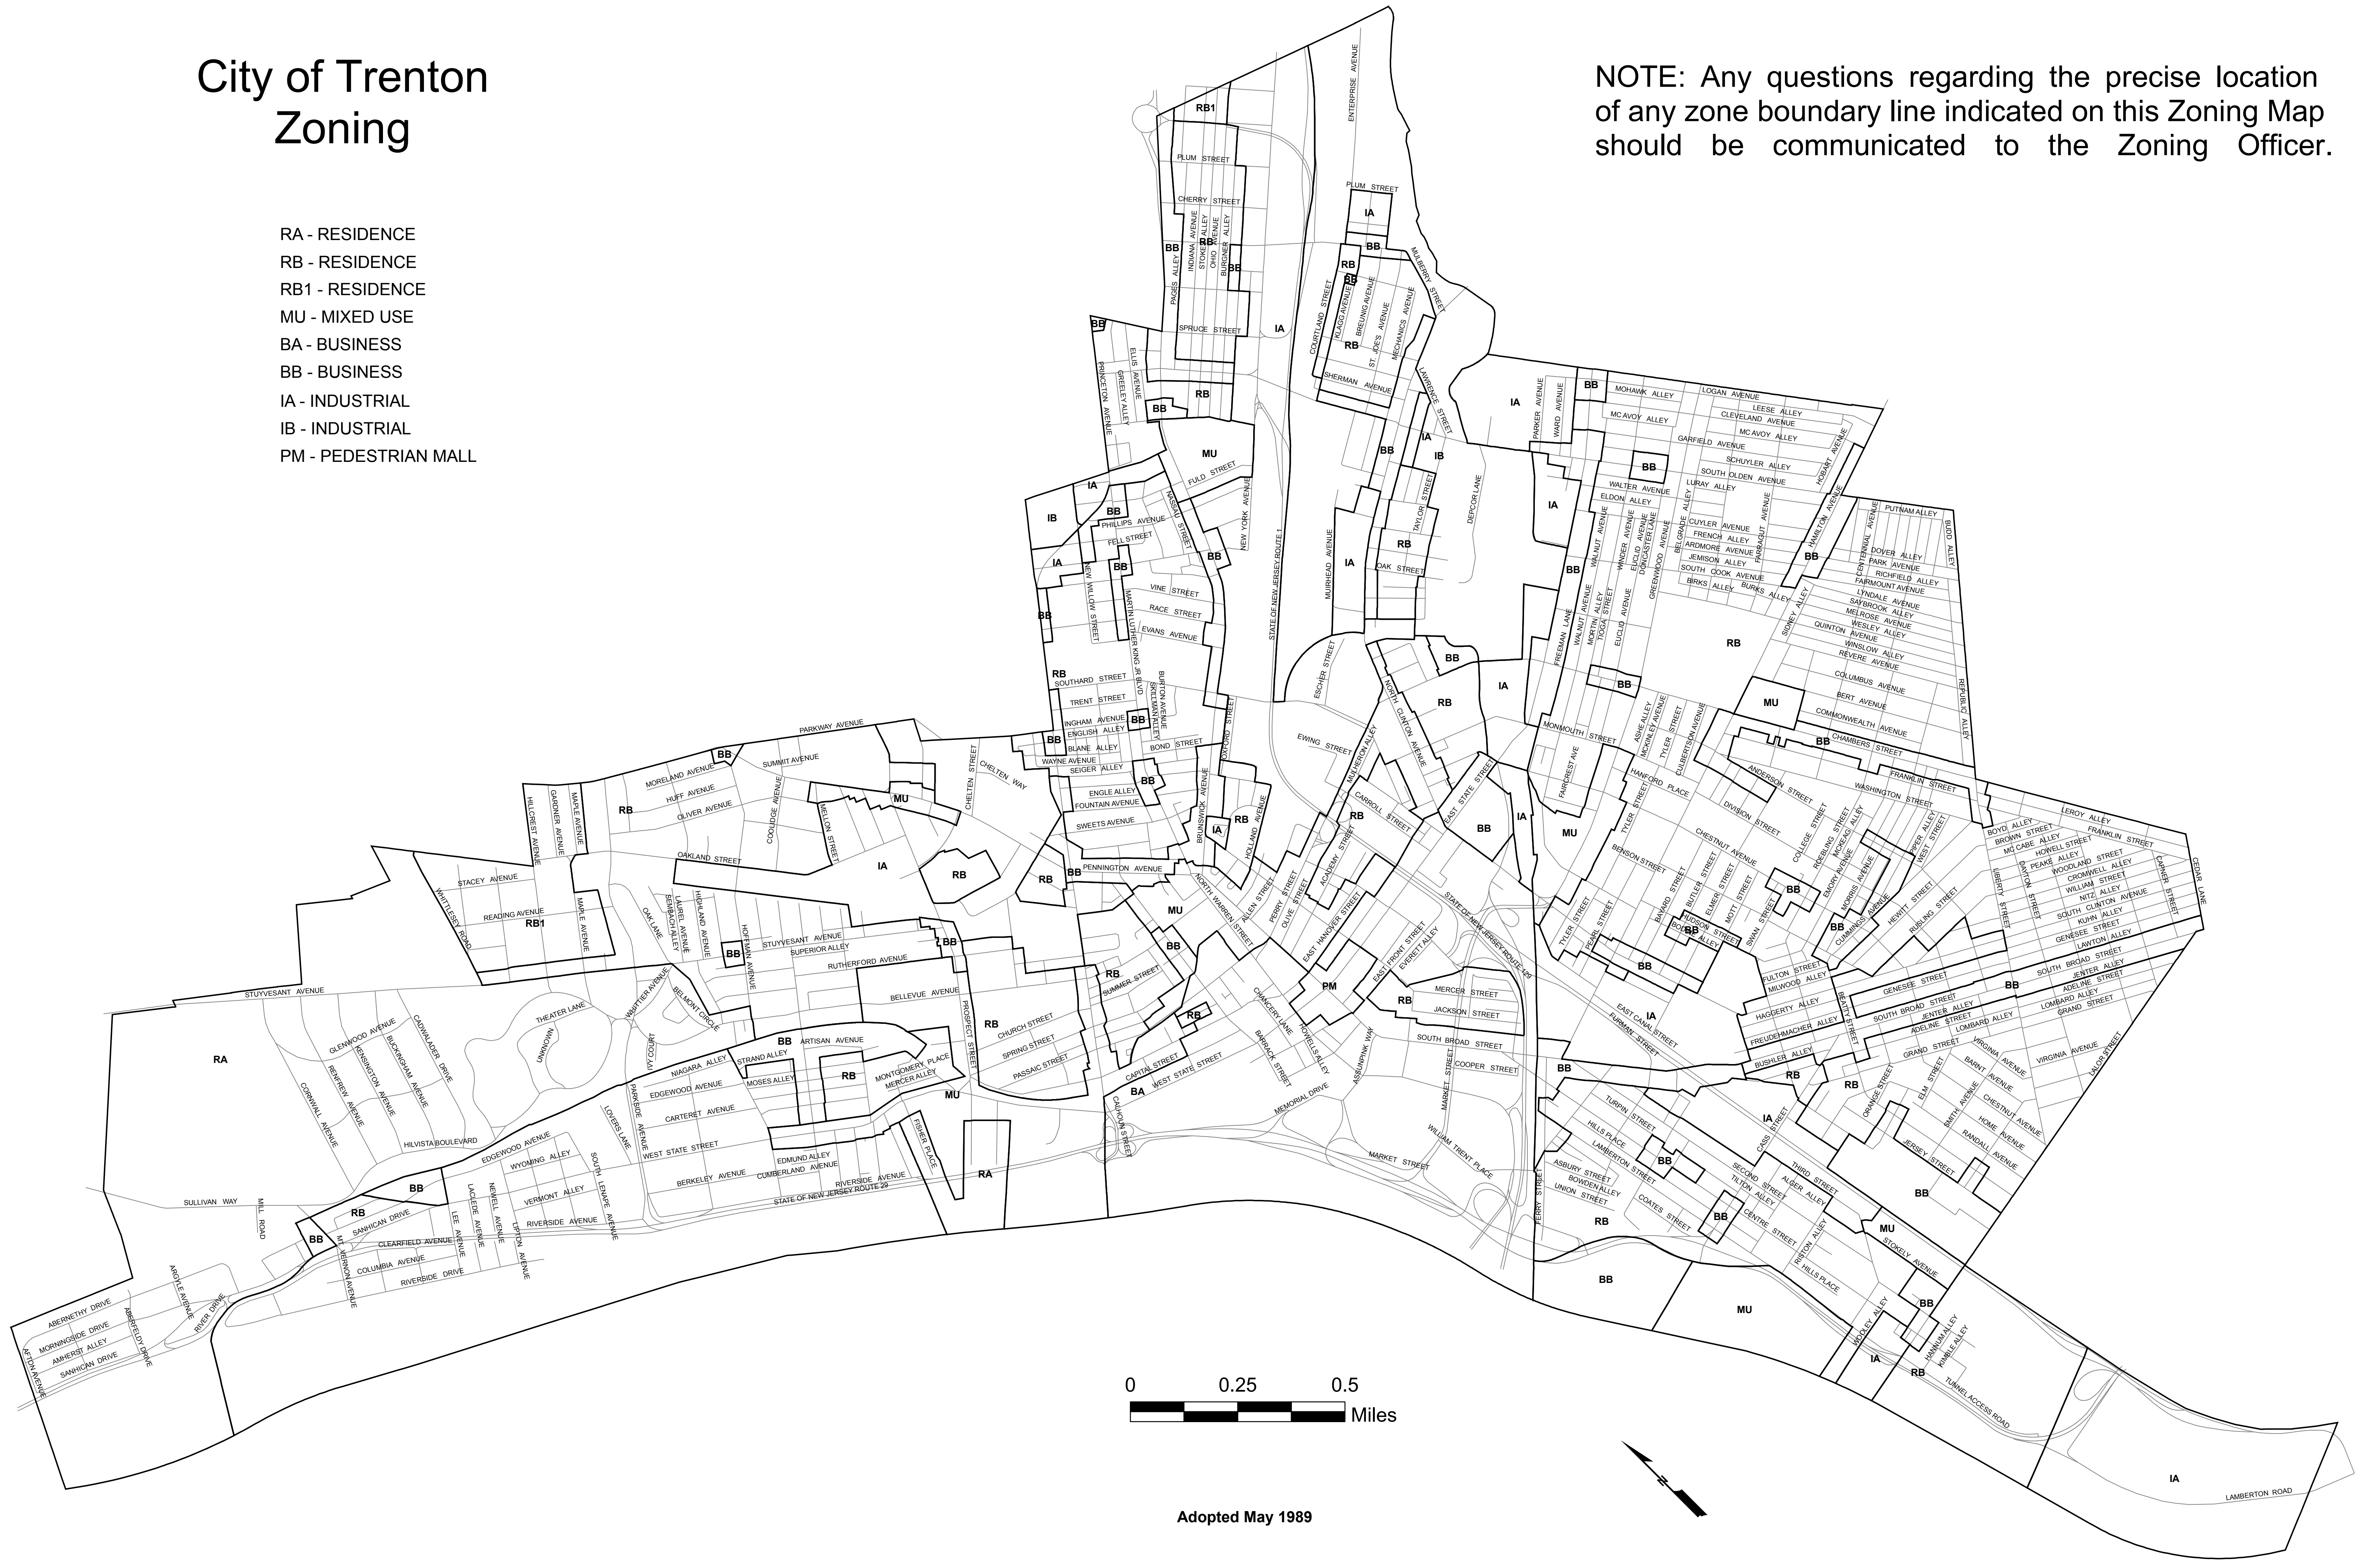

City of Trenton Zoning

- RA - RESIDENCE
- RB - RESIDENCE
- RB1 - RESIDENCE
- MU - MIXED USE
- BA - BUSINESS
- BB - BUSINESS
- IA - INDUSTRIAL
- IB - INDUSTRIAL
- PM - PEDESTRIAN MALL

NOTE: Any questions regarding the precise location of any zone boundary line indicated on this Zoning Map should be communicated to the Zoning Officer.